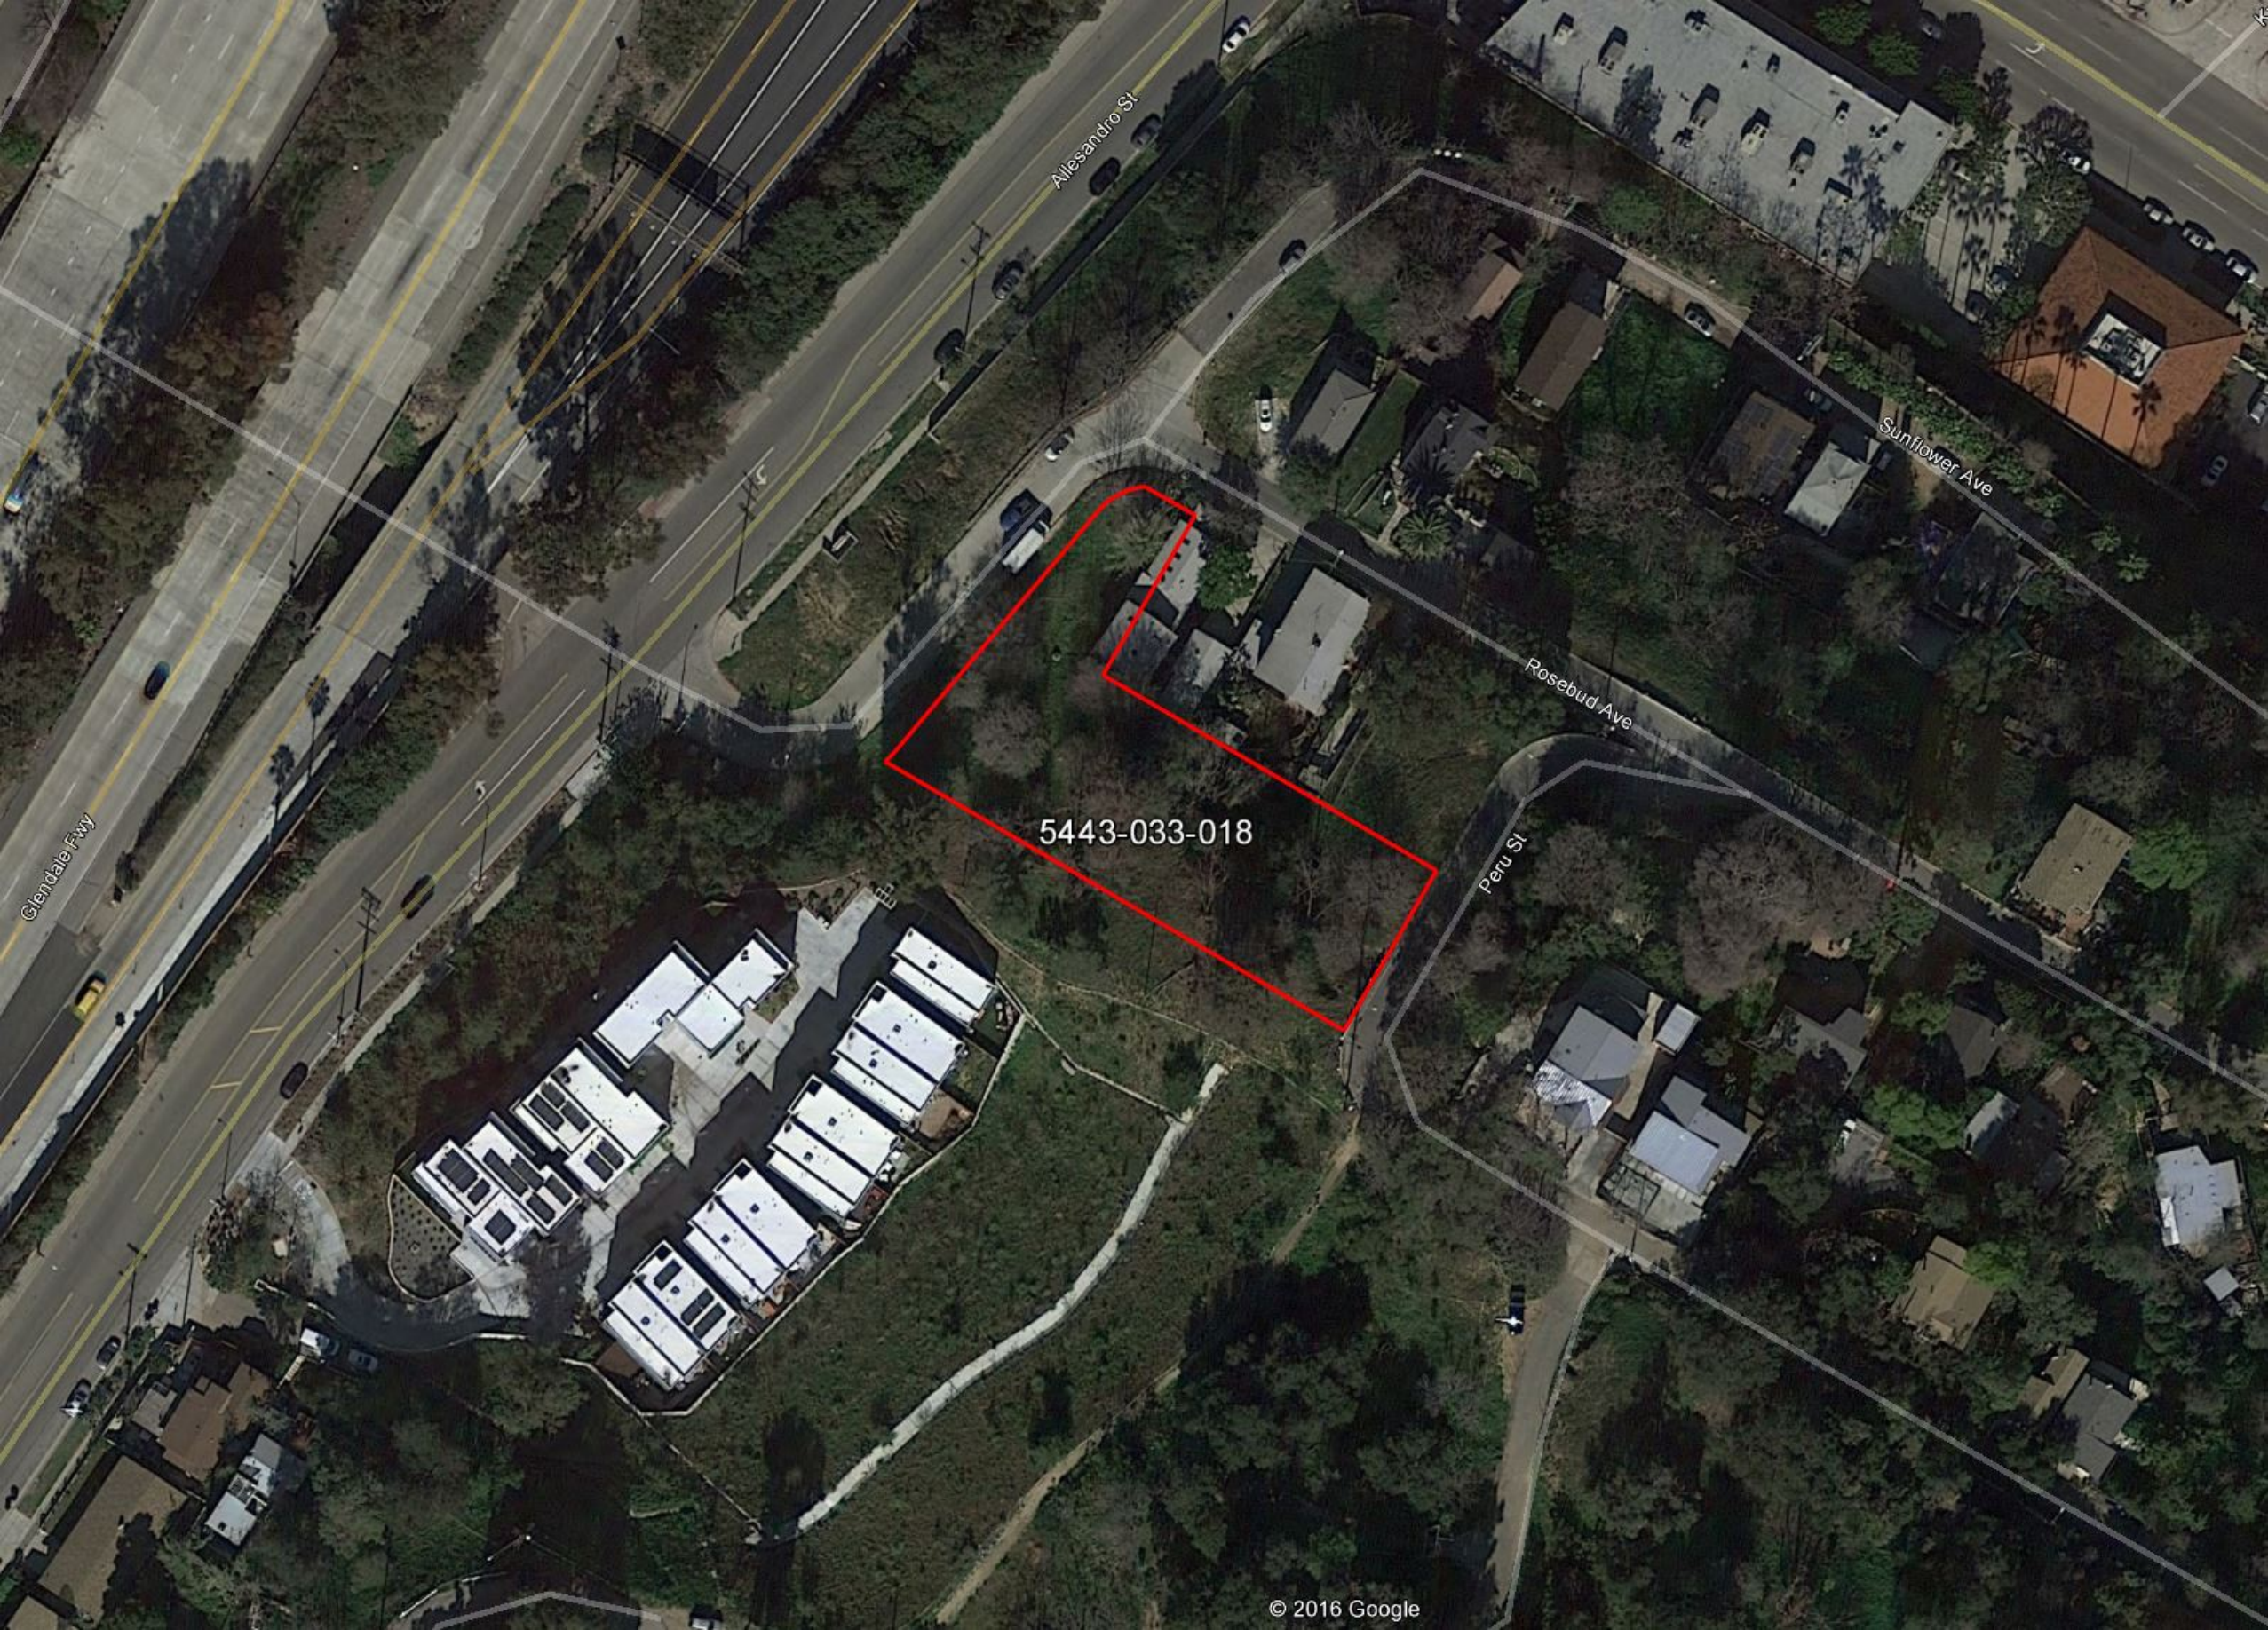

- Subject Properties
- SMMC MRCA Owned/Managed Property
- Other Public Land

Agenda Item 14  
SMMC  
10/24/16

5460-015-029

5460-015-028

5462-009-012

N Paseo Dr

The Paseo

Holyoke Dr

Paramint Dr

622 ft

© 2016 Google

Alessandro St

Sunflower Ave

Rosebud Ave

Peru St

5443-033-018

Glendale Fwy

5308-020-021

5308-020-016

273 ft

5307-008-014

Burr St

s Ave

Corona Dr

Portola Ave

Jennings Dr

© 2016 Google

273 ft